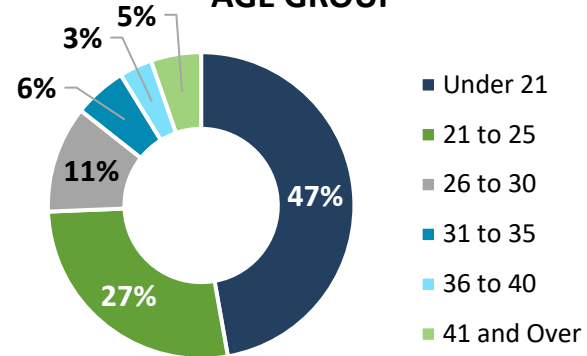

TRINITY RIVER CAMPUS 2025SP

SPRING HEADCOUNT

STUDENT DEMOGRAPHICS

ETHNICITY

GENDER

AGE GROUP

COURSE ENROLLMENTS

SPRING COURSE ENROLLMENT

Total
14,855

Top Ten Subjects
9,644

Source: ST Student Enrollment Data (Census Day) – Credit Type N excluded

Office of Institutional Research