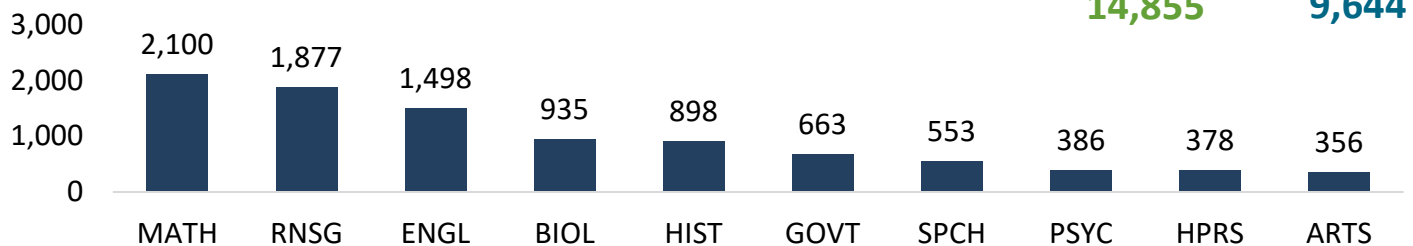

TRINITY RIVER CAMPUS 2025SP

SPRING HEADCOUNT

STUDENT DEMOGRAPHICS

ETHNICITY

GENDER

AGE GROUP

COURSE ENROLLMENTS

SPRING COURSE ENROLLMENT

Total
14,855

Top Ten Subjects
9,644

Source: ST Student Enrollment Data (Census Day) – Credit Type N excluded

Office of Institutional Research