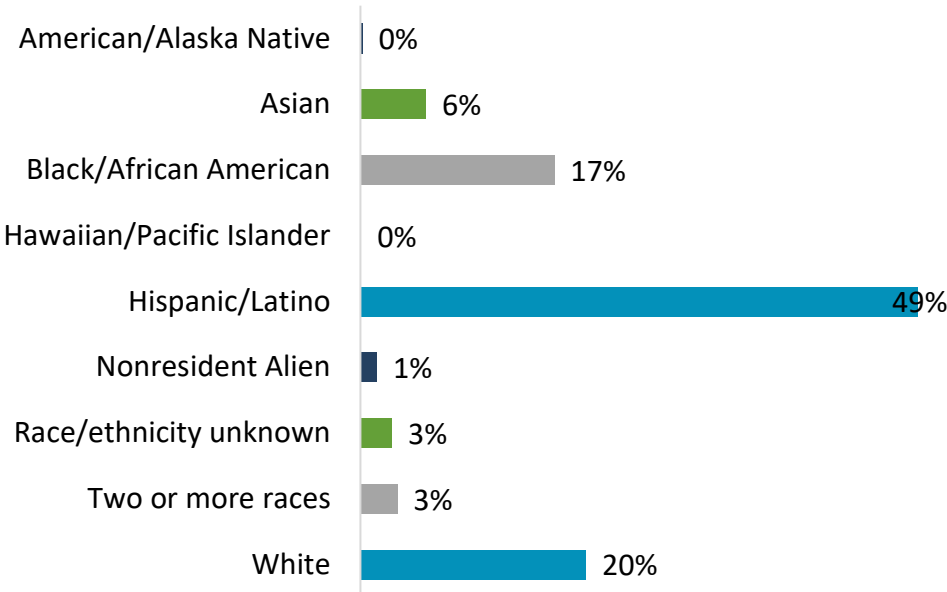

TRINITY RIVER CAMPUS 2025SP

SPRING HEADCOUNT

STUDENT DEMOGRAPHICS

ETHNICITY

GENDER

AGE GROUP

COURSE ENROLLMENTS

SPRING COURSE ENROLLMENT