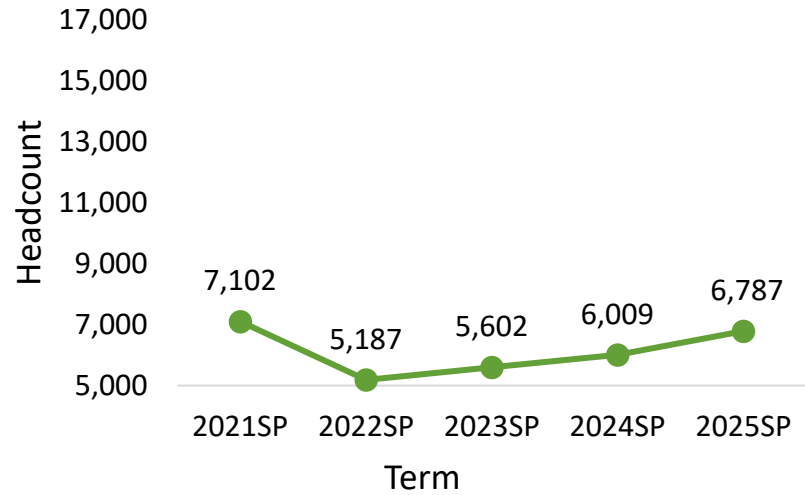

TRINITY RIVER CAMPUS 2025SP

SPRING HEADCOUNT

STUDENT DEMOGRAPHICS

ETHNICITY

GENDER

AGE GROUP

COURSE ENROLLMENTS

SPRING COURSE ENROLLMENT

Total
14,855

Top Ten Subjects
9,644

Source: ST Student Enrollment Data (Census Day) – Credit Type N excluded

Office of Institutional Research