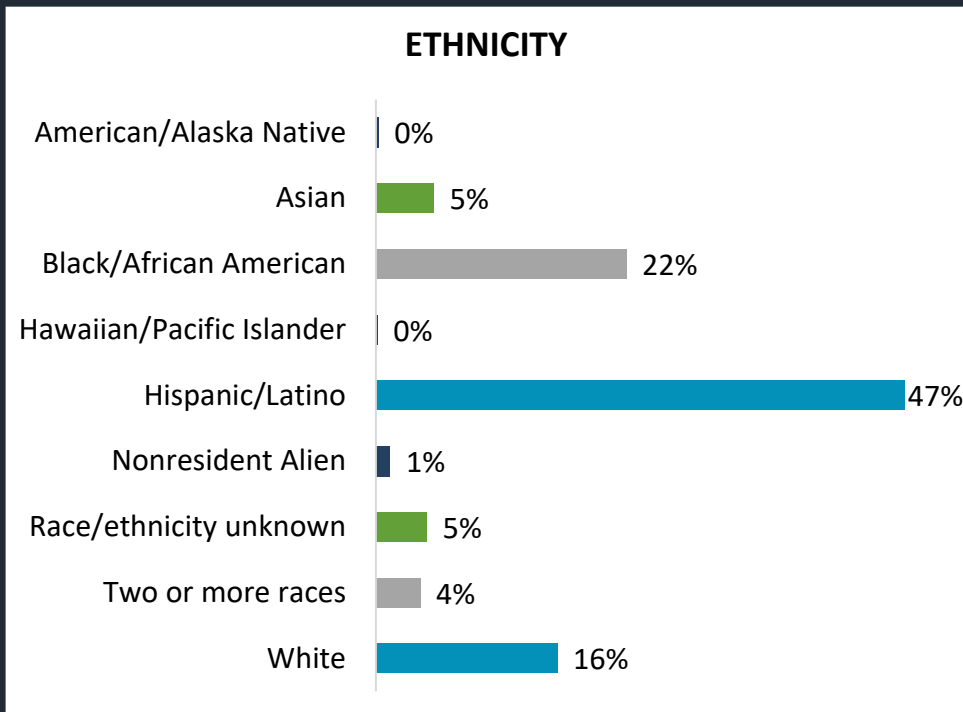

SOUTH CAMPUS 2025SP

STUDENT DEMOGRAPHICS

COURSE ENROLLMENTS

Source: ST Student Enrollment Data (Census Day) – Credit Type N excluded

Office of Institutional Research