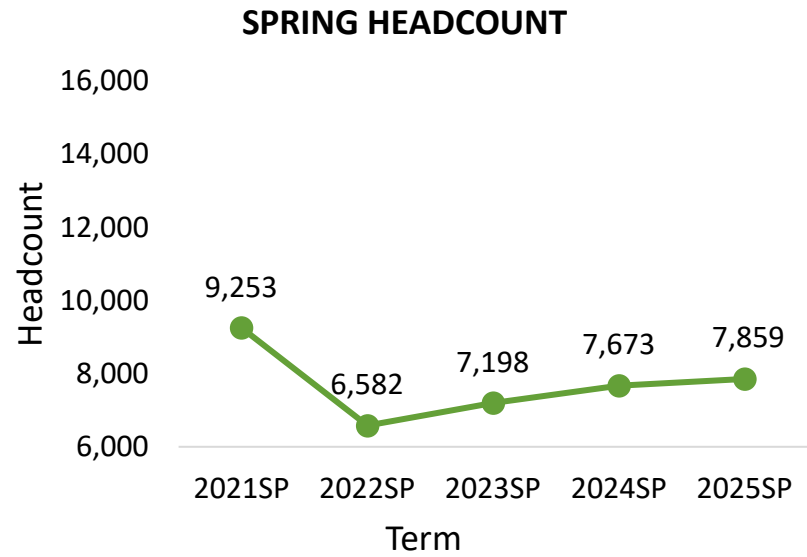

SOUTH CAMPUS 2025SP

STUDENT DEMOGRAPHICS

COURSE ENROLLMENTS

Source: ST Student Enrollment Data (Census Day) – Credit Type N excluded

Office of Institutional Research