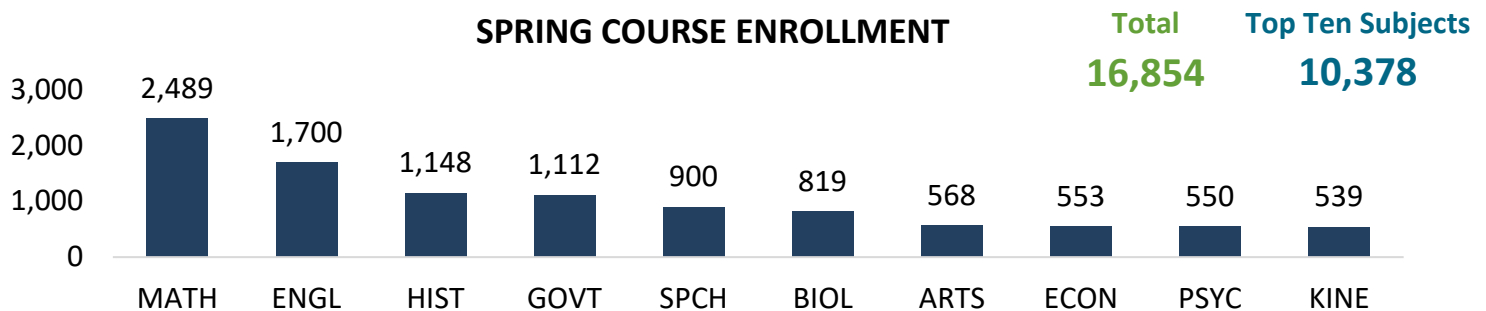

SOUTH CAMPUS 2025SP

STUDENT DEMOGRAPHICS

COURSE ENROLLMENTS

Source: ST Student Enrollment Data (Census Day) – Credit Type N excluded

Office of Institutional Research