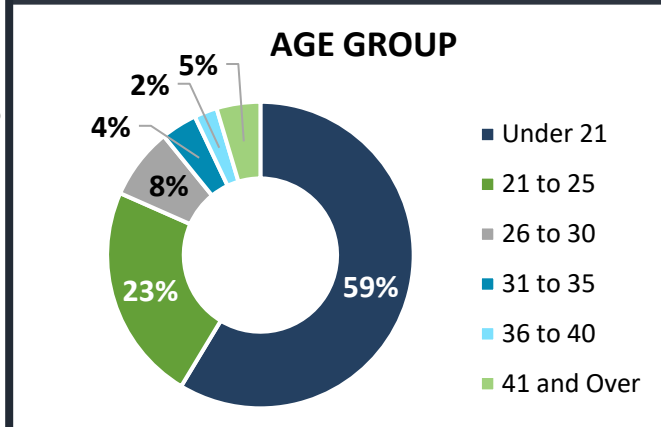

SOUTH CAMPUS 2025SP

STUDENT DEMOGRAPHICS

COURSE ENROLLMENTS

Source: ST Student Enrollment Data (Census Day) – Credit Type N excluded

Office of Institutional Research