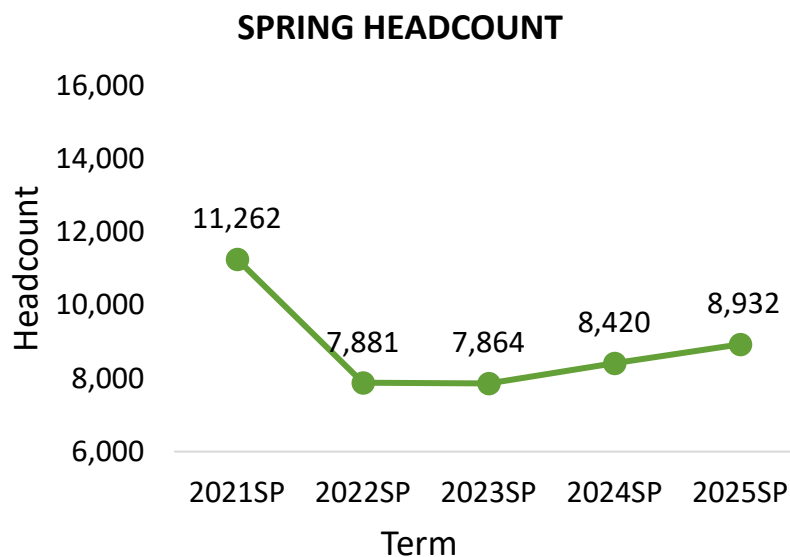

SOUTHEAST CAMPUS 2025SP

STUDENT DEMOGRAPHICS

COURSE ENROLLMENTS

Source: ST Student Enrollment Data (Census Day) – Credit Type N excluded