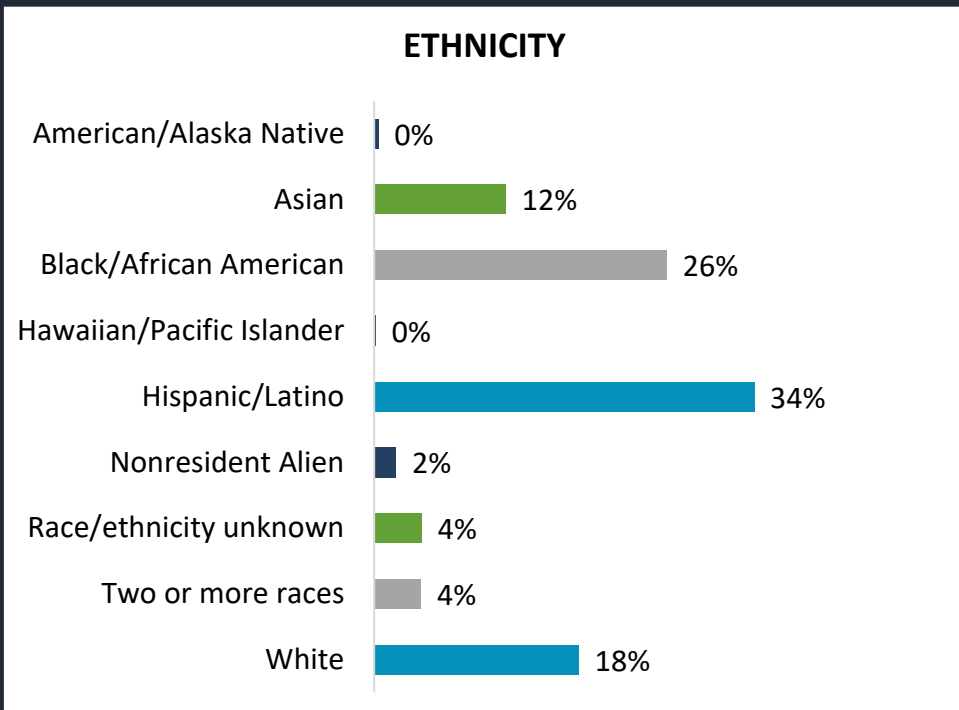

SOUTHEAST CAMPUS 2025SP

STUDENT DEMOGRAPHICS

COURSE ENROLLMENTS

Source: ST Student Enrollment Data (Census Day) – Credit Type N excluded