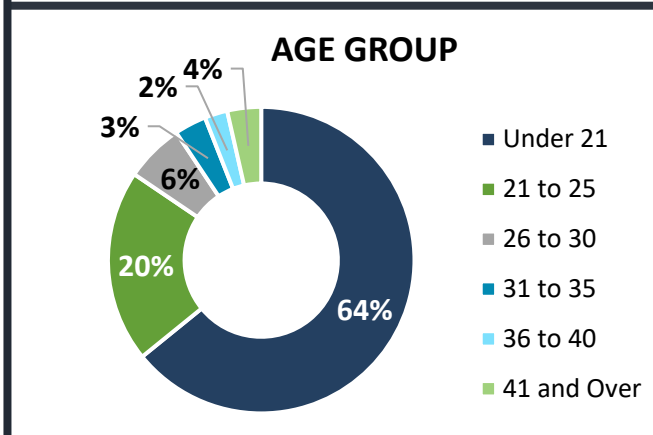

SOUTHEAST CAMPUS 2025SP

STUDENT DEMOGRAPHICS

COURSE ENROLLMENTS

Source: ST Student Enrollment Data (Census Day) – Credit Type N excluded