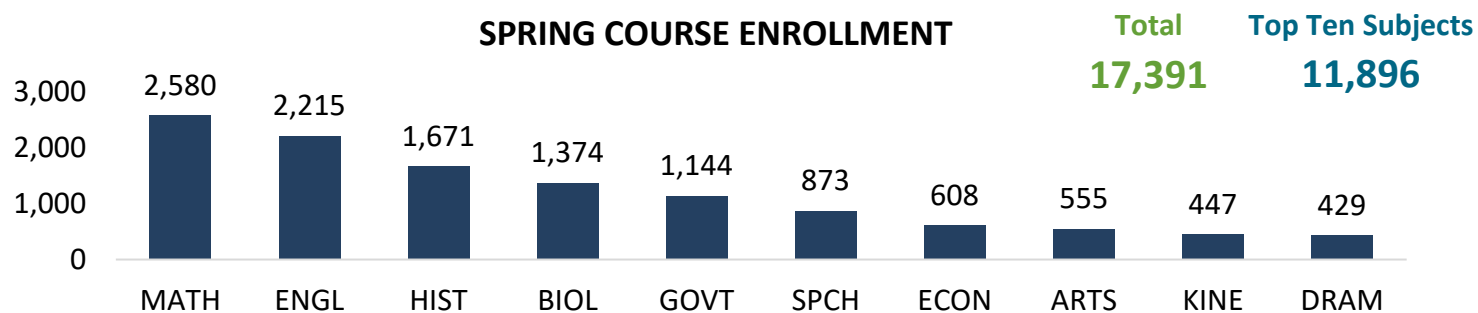

SOUTHEAST CAMPUS 2025SP

STUDENT DEMOGRAPHICS

COURSE ENROLLMENTS

Source: ST Student Enrollment Data (Census Day) – Credit Type N excluded