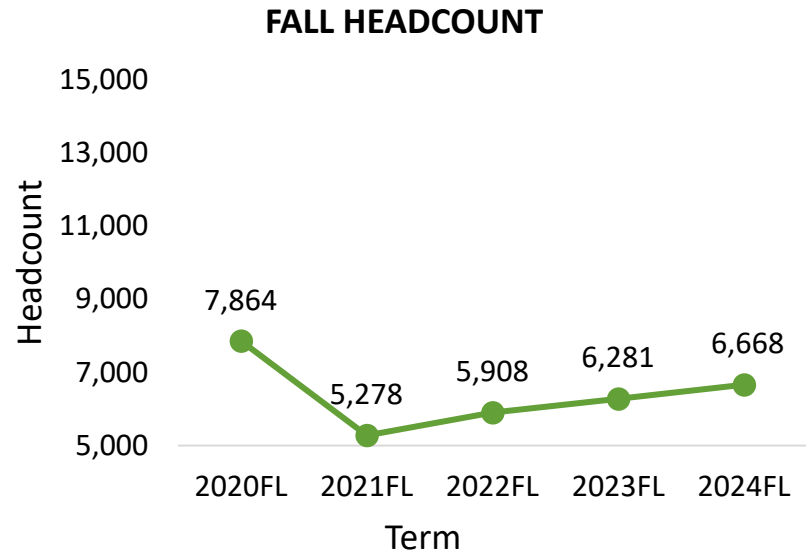

TRINITY RIVER CAMPUS 2024FL

STUDENT DEMOGRAPHICS

COURSE ENROLLMENTS

Source: ST Student Enrollment Data (Census Day) – Credit Type N excluded