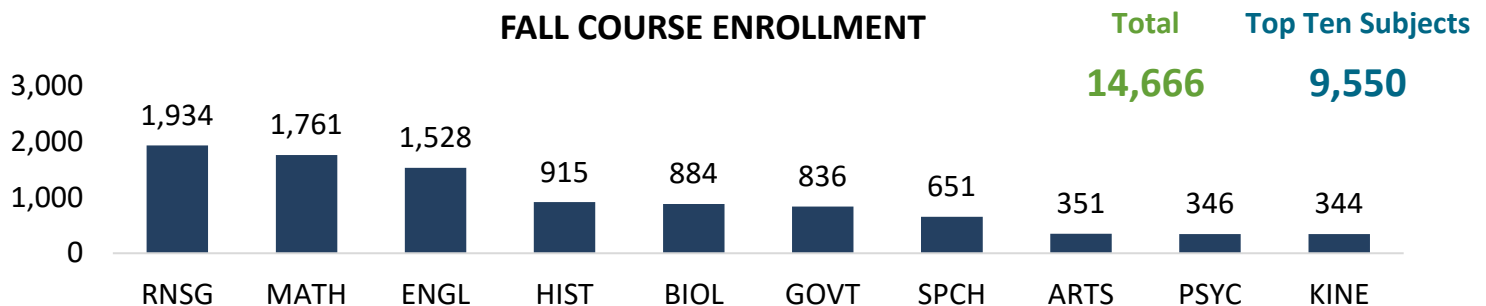

TRINITY RIVER CAMPUS 2024FL

STUDENT DEMOGRAPHICS

COURSE ENROLLMENTS

Source: ST Student Enrollment Data (Census Day) – Credit Type N excluded