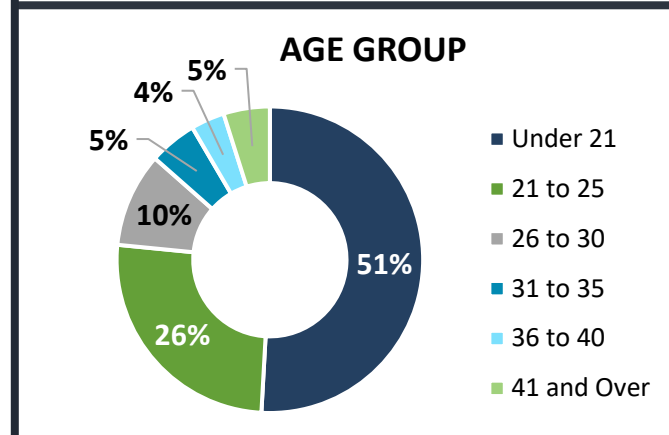

TRINITY RIVER CAMPUS 2024FL

STUDENT DEMOGRAPHICS

COURSE ENROLLMENTS

Source: ST Student Enrollment Data (Census Day) – Credit Type N excluded