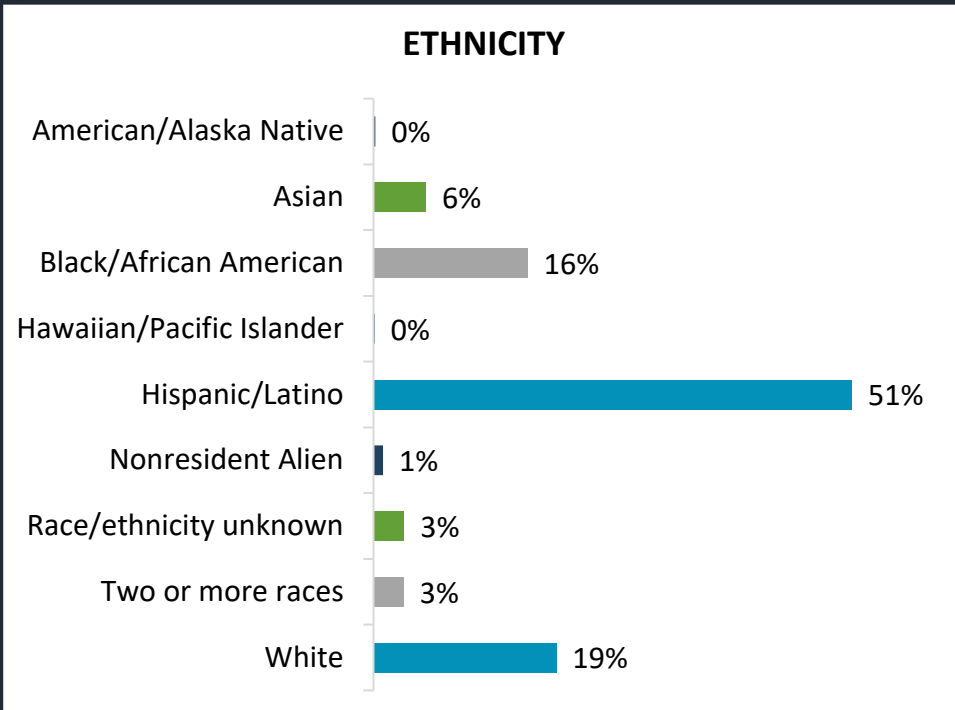

TRINITY RIVER CAMPUS 2024FL

STUDENT DEMOGRAPHICS

COURSE ENROLLMENTS

Source: ST Student Enrollment Data (Census Day) – Credit Type N excluded