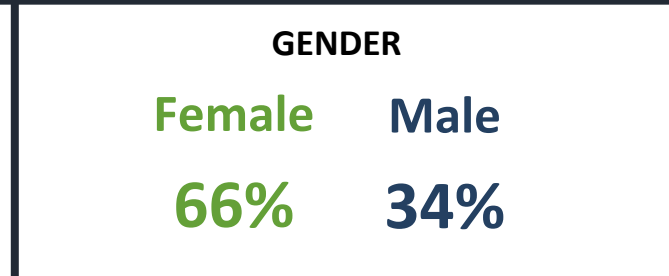

TRINITY RIVER CAMPUS 2024FL

STUDENT DEMOGRAPHICS

COURSE ENROLLMENTS

Source: ST Student Enrollment Data (Census Day) – Credit Type N excluded