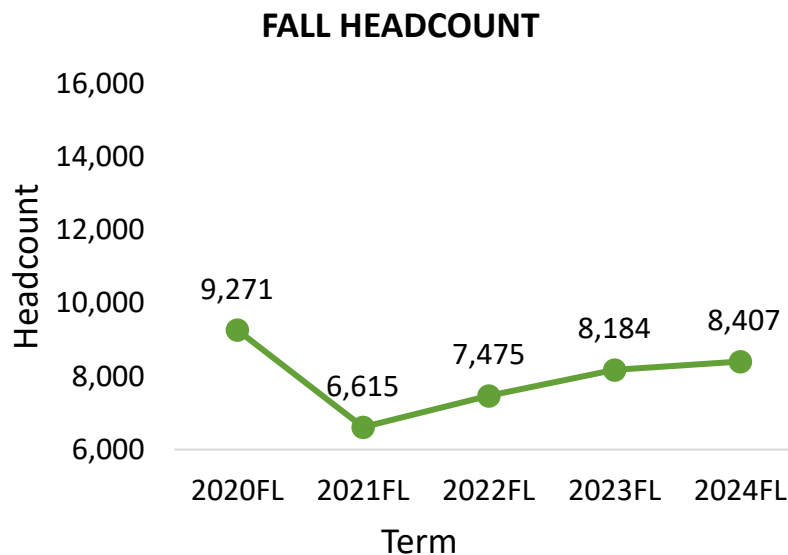

SOUTH CAMPUS 2024FL

STUDENT DEMOGRAPHICS

COURSE ENROLLMENTS

Source: ST Student Enrollment Data (Census Day) – Credit Type N excluded