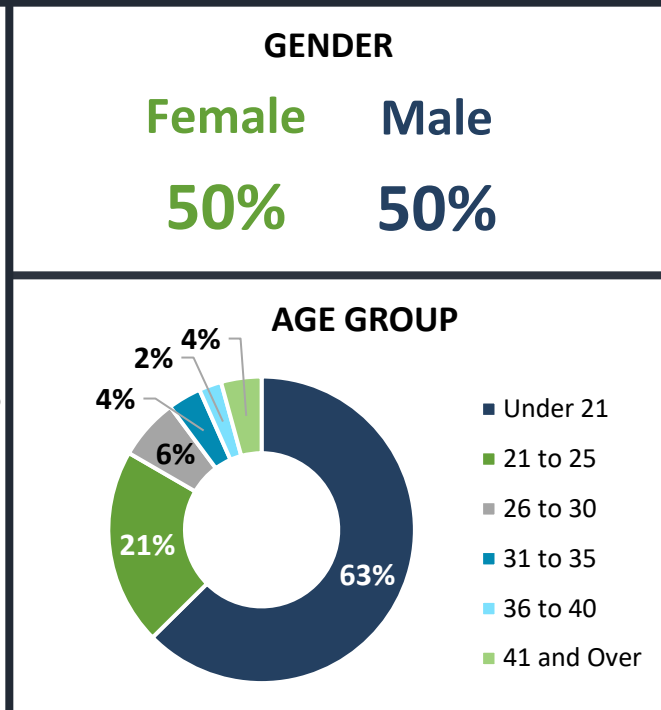

SOUTH CAMPUS 2024FL

STUDENT DEMOGRAPHICS

COURSE ENROLLMENTS

Source: ST Student Enrollment Data (Census Day) – Credit Type N excluded