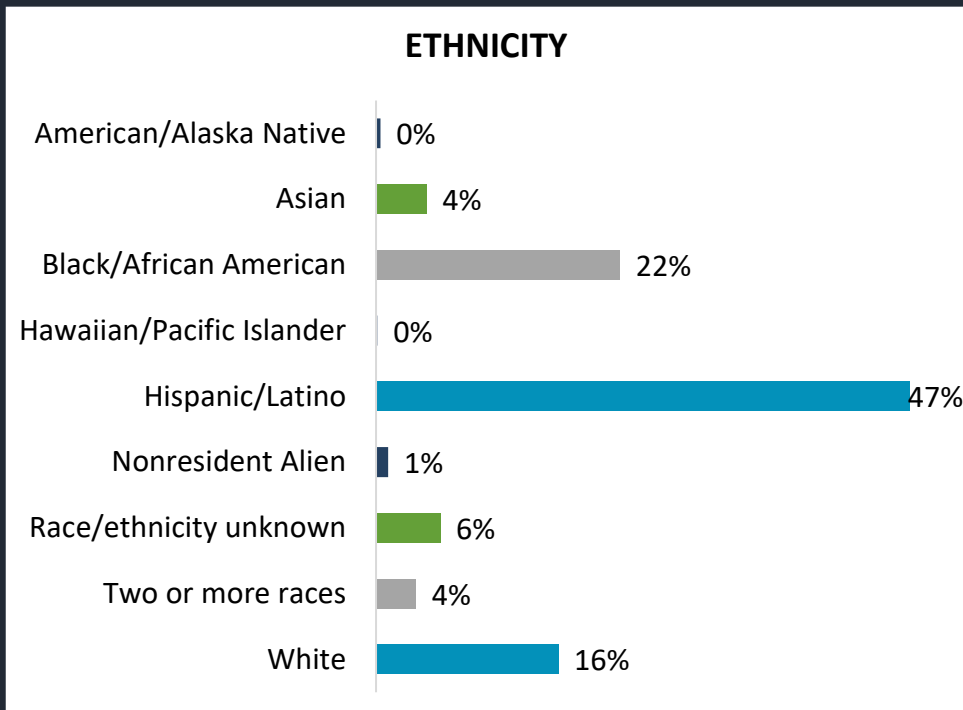

SOUTH CAMPUS 2024FL

STUDENT DEMOGRAPHICS

COURSE ENROLLMENTS

Source: ST Student Enrollment Data (Census Day) – Credit Type N excluded