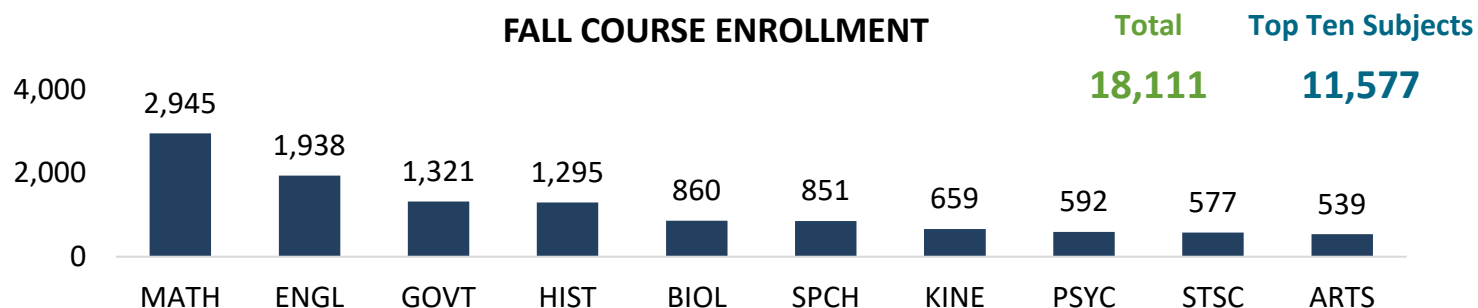

SOUTH CAMPUS 2024FL

STUDENT DEMOGRAPHICS

COURSE ENROLLMENTS

Source: ST Student Enrollment Data (Census Day) – Credit Type N excluded