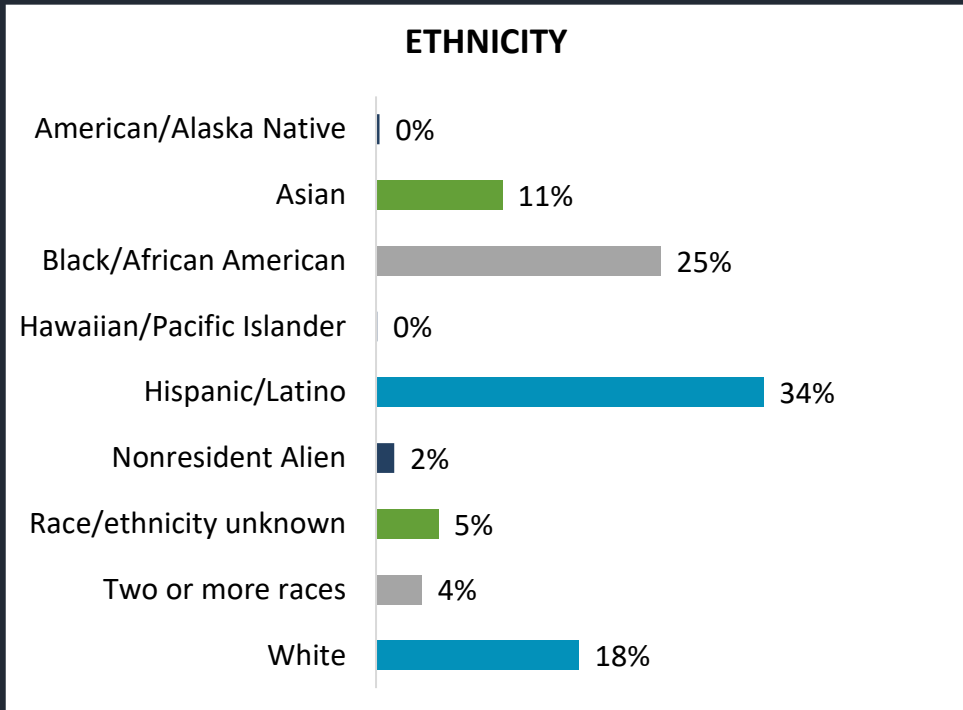

SOUTHEAST CAMPUS 2024FL

STUDENT DEMOGRAPHICS

COURSE ENROLLMENTS

Source: ST Student Enrollment Data (Census Day) – Credit Type N excluded

Office of Institutional Research