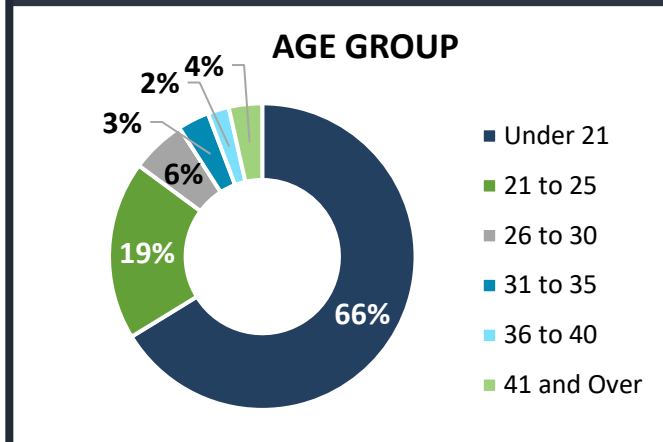

SOUTHEAST CAMPUS 2024FL

STUDENT DEMOGRAPHICS

COURSE ENROLLMENTS

Source: ST Student Enrollment Data (Census Day) – Credit Type N excluded

Office of Institutional Research