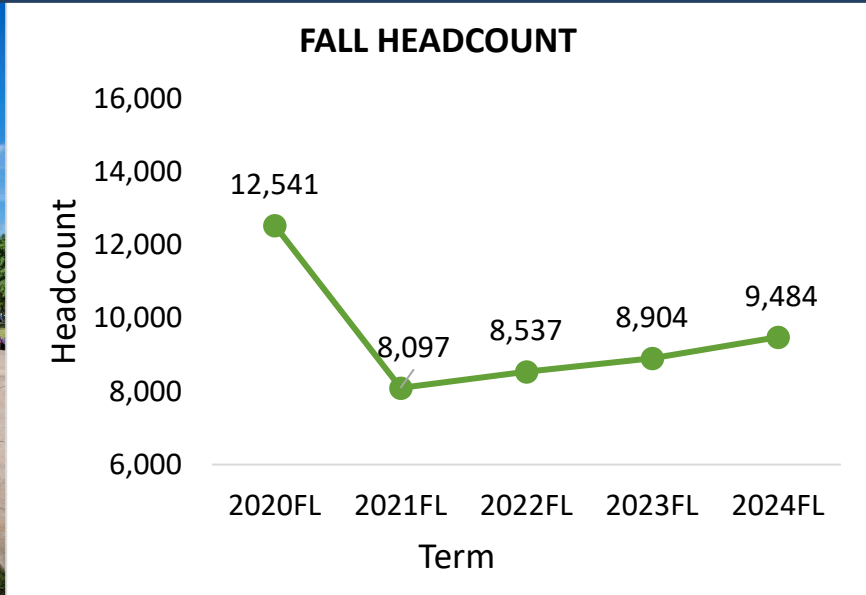

SOUTHEAST CAMPUS 2024FL

STUDENT DEMOGRAPHICS

COURSE ENROLLMENTS

Source: ST Student Enrollment Data (Census Day) – Credit Type N excluded

Office of Institutional Research