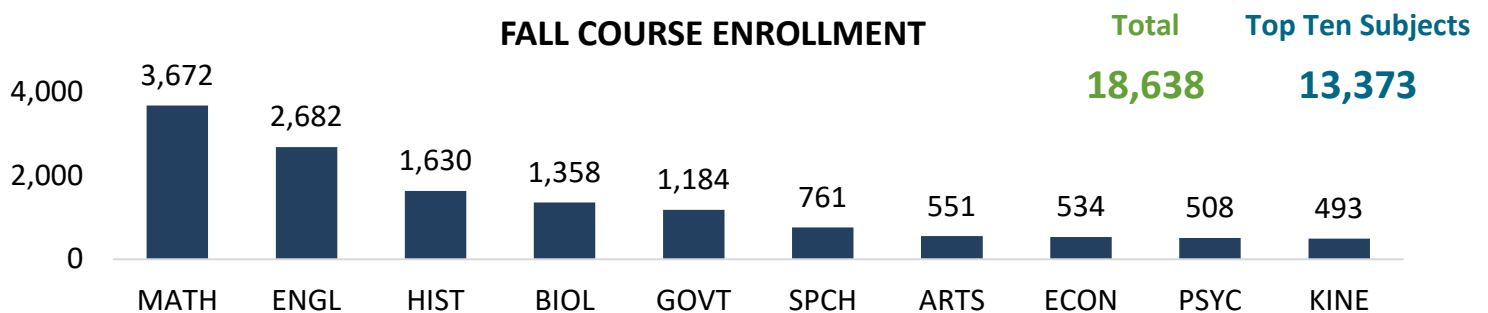

SOUTHEAST CAMPUS 2024FL

STUDENT DEMOGRAPHICS

COURSE ENROLLMENTS

Source: ST Student Enrollment Data (Census Day) – Credit Type N excluded

Office of Institutional Research